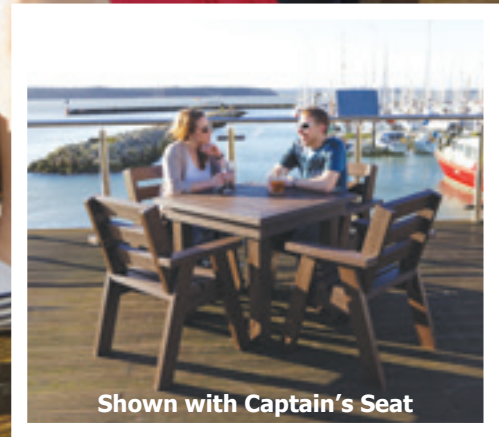

Available in 6 Vibrant Colours

Please be aware that our range of 100% recycled plastic furniture is supplied partly assembled

For Everyone!

Picnic Tables

Shown with Bosun's Seat