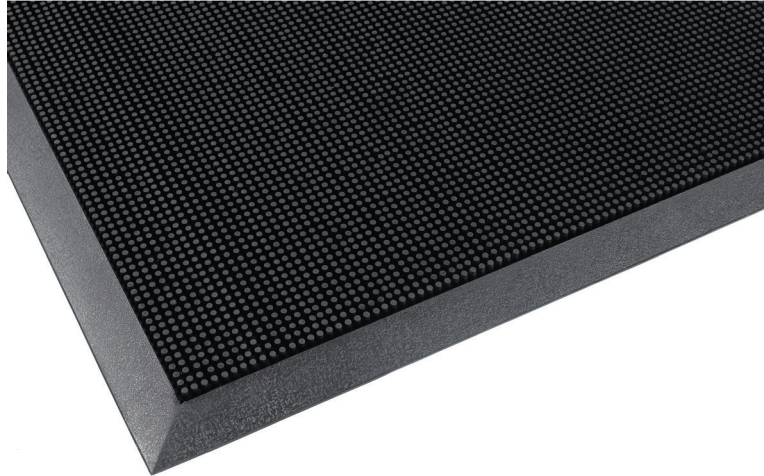

345 Rubber Brush™ (black)

Art. nr.	Dimensions	Weight kg
345S2432BL	60 cm x 80 cm	6,5
345S3239BL	80 cm x 100 cm	10,9
345S3660BL	90 cm x 150 cm	18,4
345S3672BL	90 cm x 180 cm	22