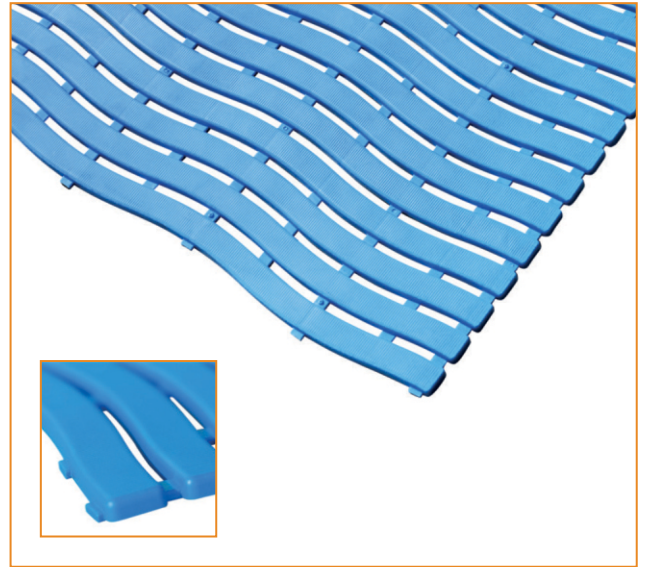

Kumfi Step

Roll-out Anti-slip Duckboard

Features

Free draining matting for bare foot comfort and safety in wet areas. Creates a healthier and safer environment poolside.

- Anti-bacterial treated plastic prevents growth of fungi and bacteria.
- Ideal for swimming pool surrounds and locker rooms.
- Connector clips available for larger widths.
- Overall height 9mm.

Product Specification

Material:	Soft Polyethylene
Thickness:	9mm
Environment:	Wet areas, Swimming pools, Saunas
Wear Resistance:	Medium Duty
Cleaning:	Jet wash, Mild detergent

	Code	Metric	Imperial
Rolls	KM250	60cm x 15m	2' x 50'
	KMC	Connectors (Pack of 40 sufficient to join 15m length)	
Mats	KM2436	60cm x 90cm	2' x 3'
Cut lengths	KM24	60cm wide	2' wide