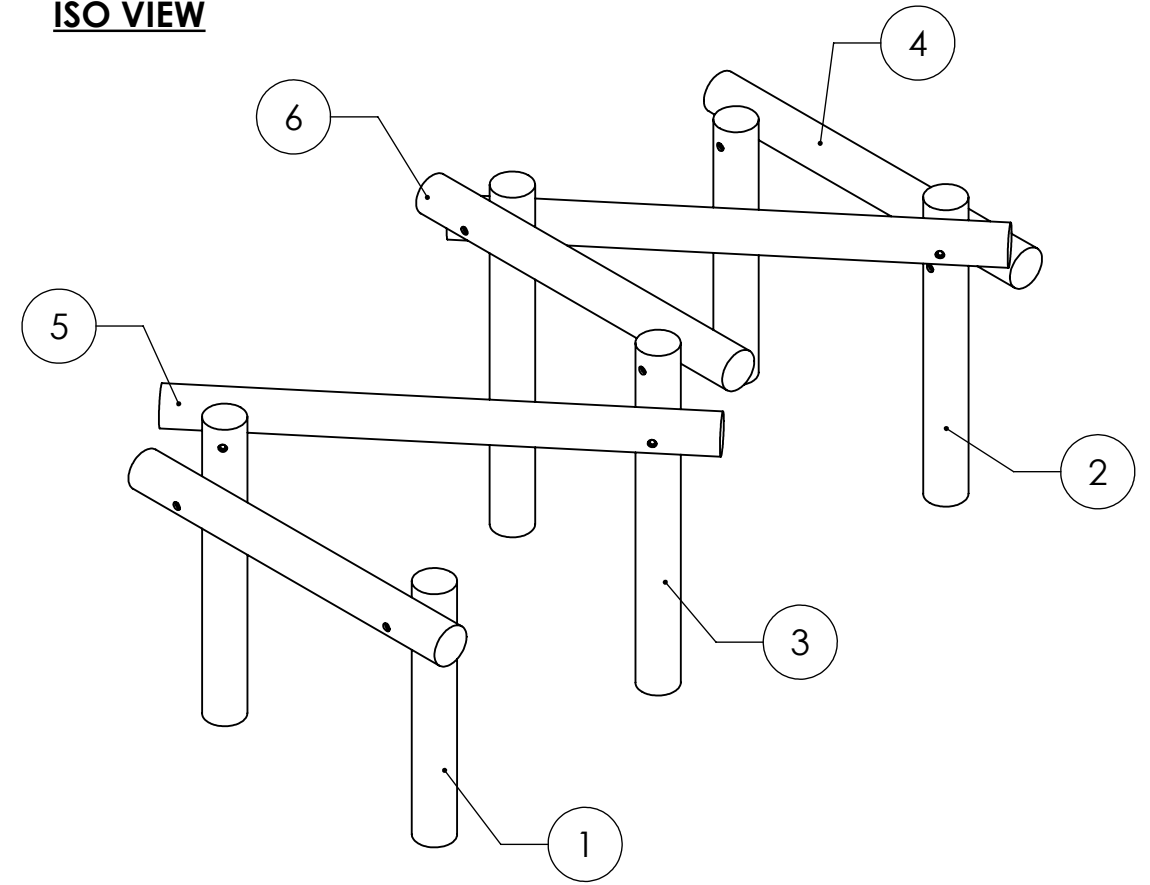

ISO VIEW

ITEM NO.	PART NAME	DRG NUMBER	QTY.
1	Leg 1 - 820x120 - BS	BS-03-01	2
2	Leg 2 - 960x120 - BS	BS-03-02	2
3	Leg 3 - 1100x120 - BS	BS-03-03	2
4	Beam 1 - 1145x120 - BS	BS-03-04	2
5	Beam 2 - 1490x120 - BS	BS-03-05	2
6	Beam 3 - 1145x120 - BS	BS-03-06	1

UNLESS OTHERWISE SPECIFIED: DIMENSIONS ARE IN MILLIMETRES		FINISH: Clean		DEBURR AND BREAK SHARP EDGES		DO NOT SCALE DRAWING		VERSION: 01		
						QTY:				
						TITLE: Balance Slalom - GA				
						CUSTOMER NAME: N/A				
						DRG NO. BS-01-01				
						A3				
DRAWN Krissie Gubb		SIGNATURE		DATE 28/11/2019						
V 2 N/A										
V 3 N/A										
V 4 N/A										
MATERIAL: N/A						WEIGHT: 137310.34g				
NBB Unit 5 Sterte Rd, Poole BH15 2AF Tel: 0800177052 Email: sales@nobbuts.co.uk						S/O:		SCALE: 1:20		SHEET 1 OF 1