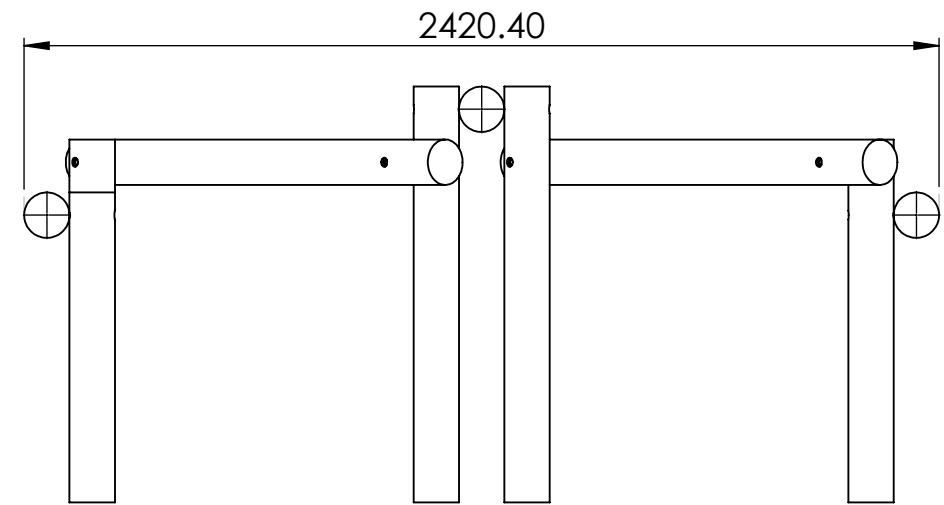

ISO VIEW

ITEM NO.	PART NAME	DRG NUMBER	QTY.
1	Leg 1 - 820x120 - BS	BS-03-01	2
2	Leg 2 - 960x120 - BS	BS-03-02	2
3	Leg 3 - 1100x120 - BS	BS-03-03	2
4	Beam 1 - 1145x120 - BS	BS-03-04	2
5	Beam 2 - 1490x120 - BS	BS-03-05	2
6	Beam 3 - 1145x120 - BS	BS-03-06	1

UNLESS OTHERWISE SPECIFIED: DIMENSIONS ARE IN MILLIMETRES		FINISH: Clean		DEBURR AND BREAK SHARP EDGES		DO NOT SCALE DRAWING		VERSION: 01		
						QTY:				
						TITLE: Balance Slalom - GA				
						CUSTOMER NAME: N/A				
						DRG NO. BS-01-01				
						A3				
DRAWN Krissie Gubb		SIGNATURE		DATE 28/11/2019						
V 2 N/A										
V 3 N/A										
V 4 N/A										
MATERIAL: N/A						WEIGHT: 137310.34g				
NBB Unit 5 Sterte Rd, Poole BH15 2AF Tel: 0800177052 Email: sales@nobbuts.co.uk						S/O:		SCALE: 1:20		SHEET 1 OF 1