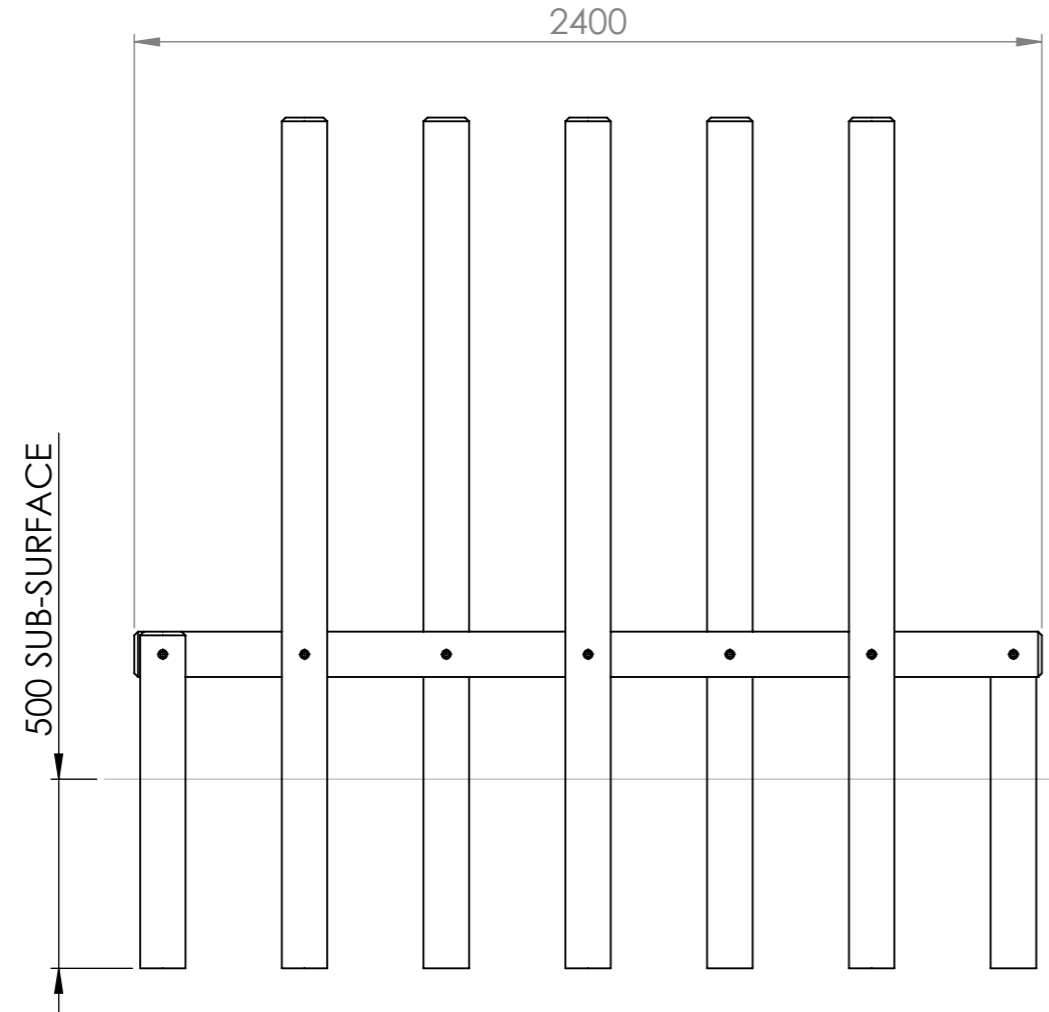

FIXINGS	QTY.
M12X230	7
M12 WASHER	14
M12 NUT	7

UNLESS OTHERWISE SPECIFIED: DIMENSIONS ARE IN MILLIMETRES		FINISH: Clean		DEBURR AND BREAK SHARP EDGES		DO NOT SCALE DRAWING		VERSION: 01	
DRAWN		NAME		SIGNATURE		DATE		TITLE:	
V 2		N/A						Log Weave - GA	
V 3		N/A						CUSTOMER NAME: N/A	
V 4		N/A						DRG NO. LW-001-01	
MATERIAL:		N/A		WEIGHT: 174047.38g		S/O: N/A		SCALE: 1:20	
NBB Outdoor Shelters & Corporate Litter Original Products		NBB School Shelters		NBB Floor Matting		NBB Recycled Furniture		A3 SHEET 1 OF 2	

ITEM NO.	PART NAME	DRG NUMBER	QTY.
1	PW1 - 890x120 - LW	LW-002-01	2
2	PW2 - 2250x120 - LW	LW-003-01	5
3	PW3 - 2400x120 - LW	LW-004-01	1

UNLESS OTHERWISE SPECIFIED: DIMENSIONS ARE IN MILLIMETRES		FINISH: Clean		DEBURR AND BREAK SHARP EDGES		DO NOT SCALE DRAWING		VERSION: 01	
DRAWN		SIGNATURE		DATE		TITLE: Log Weave - GA			
V 2		N/A				CUSTOMER NAME: N/A			
V 3		N/A				DRG NO.		LW-001-01	
V 4		N/A				MATERIAL: N/A		A3	
						WEIGHT: 174047.38g		S/O: N/A	
						SCALE: 1:12		SHEET 2 OF 2	