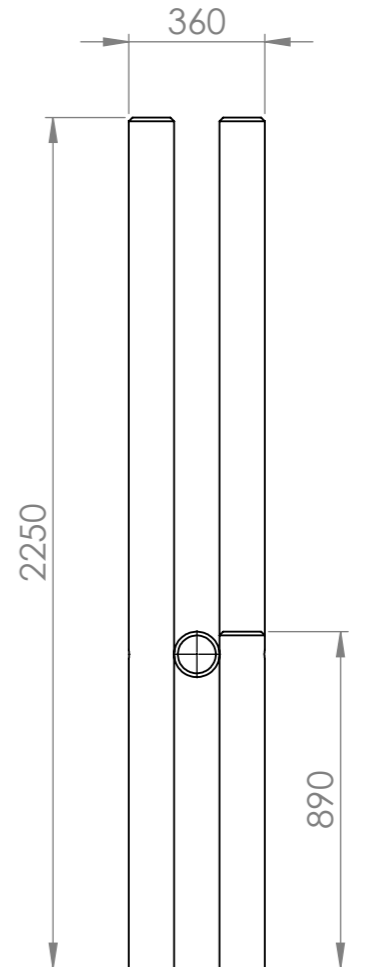

FIXINGS	QTY.
M12X230	7
M12 WASHER	14
M12 NUT	7

UNLESS OTHERWISE SPECIFIED: DIMENSIONS ARE IN MILLIMETRES		FINISH: Clean		DEBURR AND BREAK SHARP EDGES		DO NOT SCALE DRAWING		VERSION: 01	
DRAWN		NAME		SIGNATURE		DATE		TITLE:	
V 2		N/A						Log Weave - GA	
V 3		N/A						CUSTOMER NAME: N/A	
V 4		N/A						DRG NO. LW-001-01	
MATERIAL:		N/A		WEIGHT: 174047.38g		S/O: N/A		SCALE: 1:20	
NBB Outdoor Shelters & Corporate Litter Original Products		NBB School Shelters		NBB Floor Matting		NBB Recycled Furniture		A3 SHEET 1 OF 2	

ITEM NO.	PART NAME	DRG NUMBER	QTY.
1	PW1 - 890x120 - LW	LW-002-01	2
2	PW2 - 2250x120 - LW	LW-003-01	5
3	PW3 - 2400x120 - LW	LW-004-01	1

UNLESS OTHERWISE SPECIFIED: DIMENSIONS ARE IN MILLIMETRES		FINISH: Clean		DEBURR AND BREAK SHARP EDGES		DO NOT SCALE DRAWING		VERSION: 01	
DRAWN		SIGNATURE		DATE		TITLE: Log Weave - GA			
V 2		N/A				CUSTOMER NAME: N/A			
V 3		N/A				DRG NO.		LW-001-01	
V 4		N/A				MATERIAL: N/A		A3	
						WEIGHT: 174047.38g		S/O: N/A	
						SCALE: 1:12		SHEET 2 OF 2	