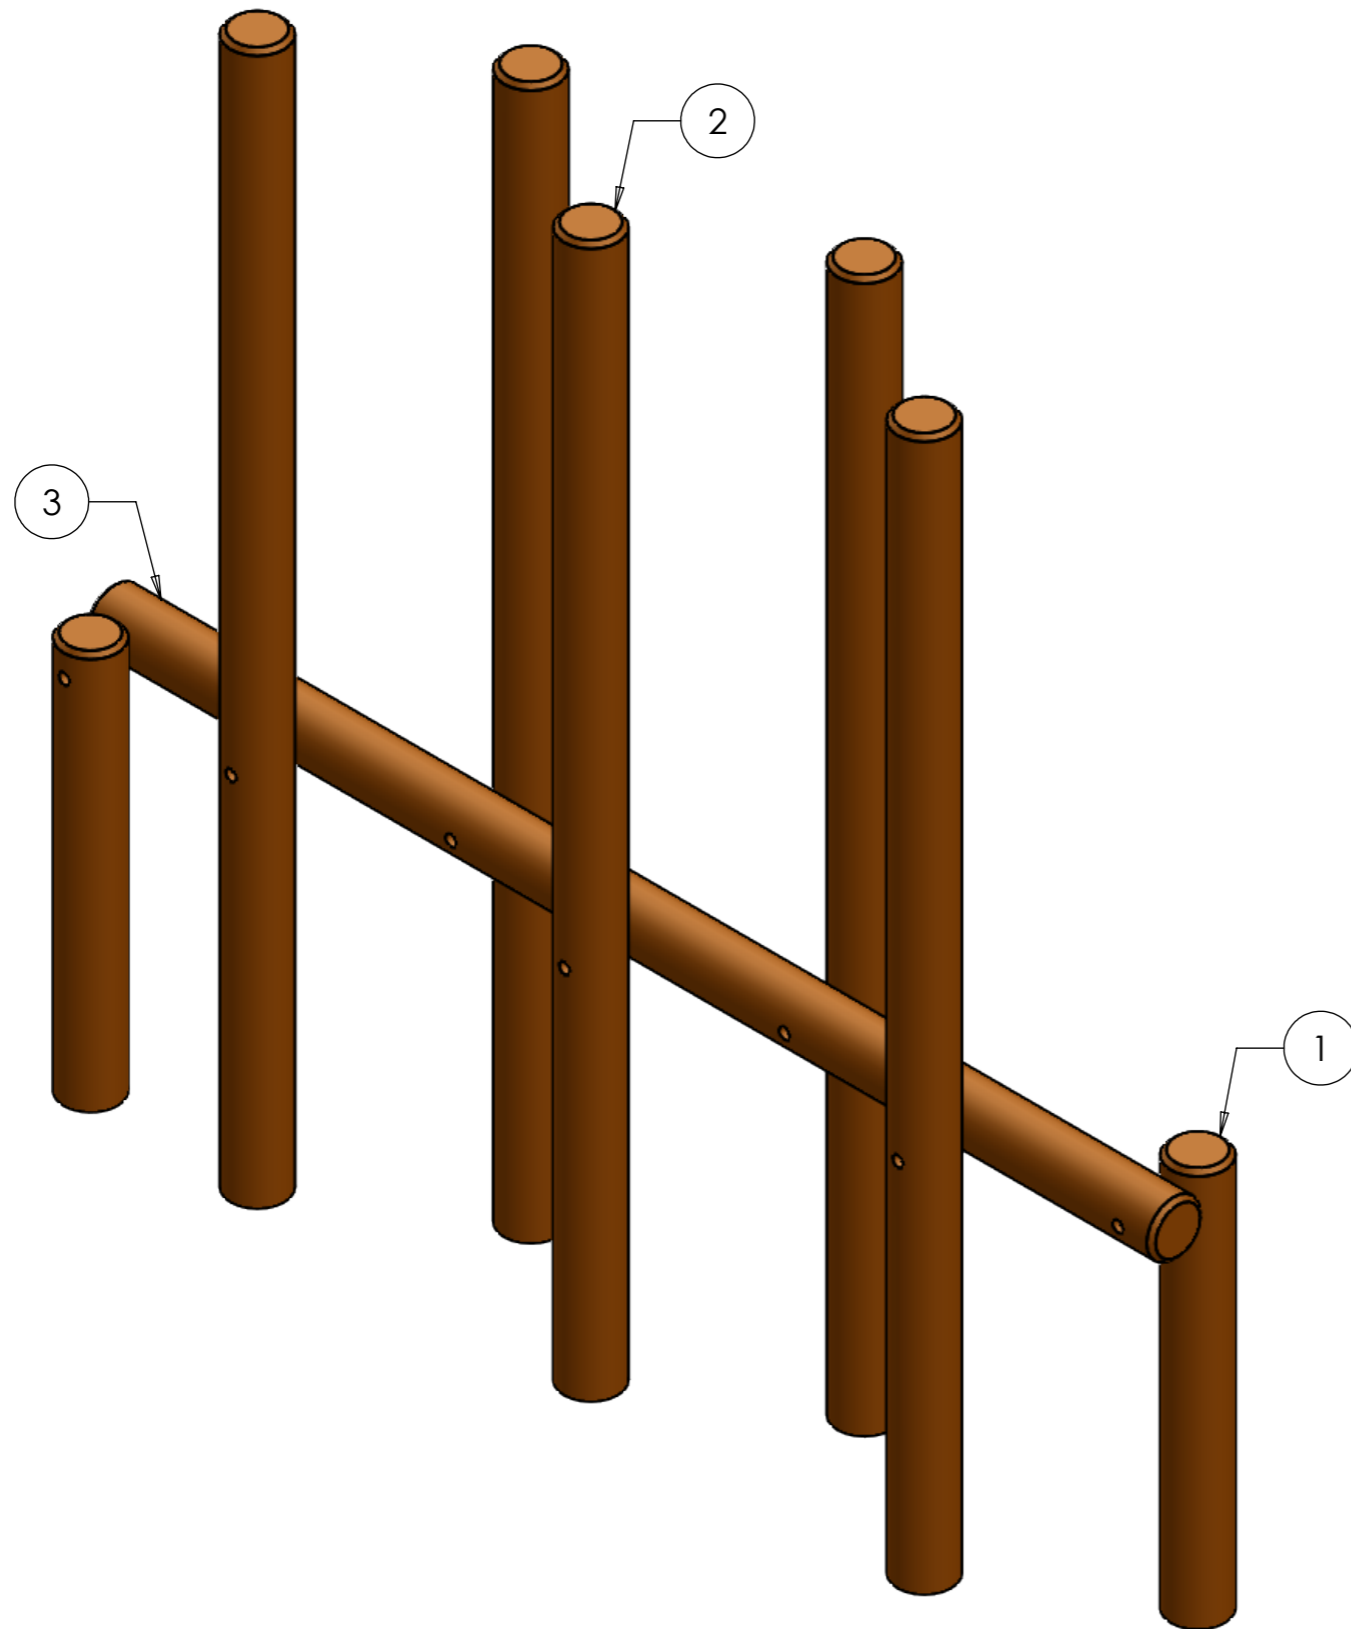

FIXINGS	QTY.
M12X230	7
M12 WASHER	14
M12 NUT	7

UNLESS OTHERWISE SPECIFIED: DIMENSIONS ARE IN MILLIMETRES		FINISH: Clean		DEBURR AND BREAK SHARP EDGES		DO NOT SCALE DRAWING		VERSION: 01	
DRAWN		NAME		SIGNATURE		DATE		TITLE:	
V 2		N/A						Log Weave - GA	
V 3		N/A						CUSTOMER NAME: N/A	
V 4		N/A						DRG NO. LW-001-01	
MATERIAL:		N/A		WEIGHT: 174047.38g		S/O: N/A		SCALE: 1:20	
NBB Outdoor Shelters & Corporate Litter Original Products		NBB School Shelters		NBB Floor Matting		NBB Recycled Furniture		A3 SHEET 1 OF 2	

ITEM NO.	PART NAME	DRG NUMBER	QTY.
1	PW1 - 890x120 - LW	LW-002-01	2
2	PW2 - 2250x120 - LW	LW-003-01	5
3	PW3 - 2400x120 - LW	LW-004-01	1

UNLESS OTHERWISE SPECIFIED: DIMENSIONS ARE IN MILLIMETRES		FINISH: Clean		DEBURR AND BREAK SHARP EDGES		DO NOT SCALE DRAWING		VERSION: 01	
DRAWN		SIGNATURE		DATE		TITLE: Log Weave - GA			
V 2		N/A				CUSTOMER NAME: N/A			
V 3		N/A				DRG NO.		LW-001-01	
V 4		N/A				MATERIAL: N/A		A3	
						WEIGHT: 174047.38g		S/O: N/A	
						SCALE: 1:12		SHEET 2 OF 2	