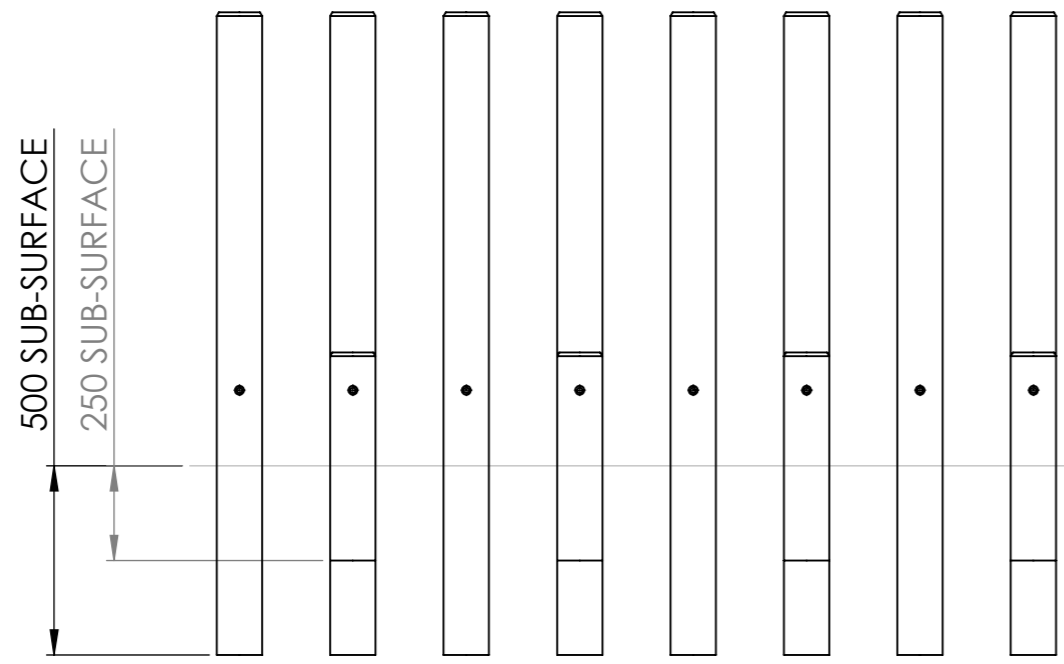

FIXINGS	QTY.
M12X230	8
M12 WASHER	16
M12 NUT	8

UNLESS OTHERWISE SPECIFIED: DIMENSIONS ARE IN MILLIMETRES		FINISH: Clean		DEBURR AND BREAK SHARP EDGES		DO NOT SCALE DRAWING		VERSION: 01	
DRAWN		NAME		SIGNATURE		DATE		TITLE:	
V 2		N/A						Stilts - GA	
V 3		N/A						CUSTOMER NAME: N/A	
V 4		N/A						DRG NO. W&S-001-01	
MATERIAL:		N/A		WEIGHT: 203061.97g		S/O: N/A		SCALE: 1:20	
NBB Outdoor Shelters		NBB School Shelters		NBB Floor Matting		NBB Recycled Furniture		A3	
NBB Unit 5 Sterle Rd, Poole BH15 2AF Tel: 0800177052 Email: sales@nobutts.co.uk								SHEET 1 OF 2	

ITEM NO.	PART NAME	DRG NUMBER	QTY.
1	PW1 - 1700x120 - W&S	W&S-002-01	8
2	PW2 - 550x120 - W&S	W&S-003-01	8

UNLESS OTHERWISE SPECIFIED: DIMENSIONS ARE IN MILLIMETRES		FINISH: Clean		DEBURR AND BREAK SHARP EDGES	DO NOT SCALE DRAWING	VERSION: 01
					QTY: 1	
DRAWN	NAME Krissie Gubb	SIGNATURE	DATE 19/02/2020	TITLE: <b>Stilts - GA</b>		
V 2	N/A			CUSTOMER NAME: N/A		
V 3	N/A			DRG NO. <b>W&amp;S-001-01</b>		
V 4	N/A			MATERIAL: N/A		
				WEIGHT: 203061.97g		S/O: N/A
<small>NBB Unit 5 Sterle Rd, Poole BH15 2AF Tel: 0800177052 Email: sales@nobutts.co.uk</small>				SCALE: 1:12		A3  SHEET 2 OF 2