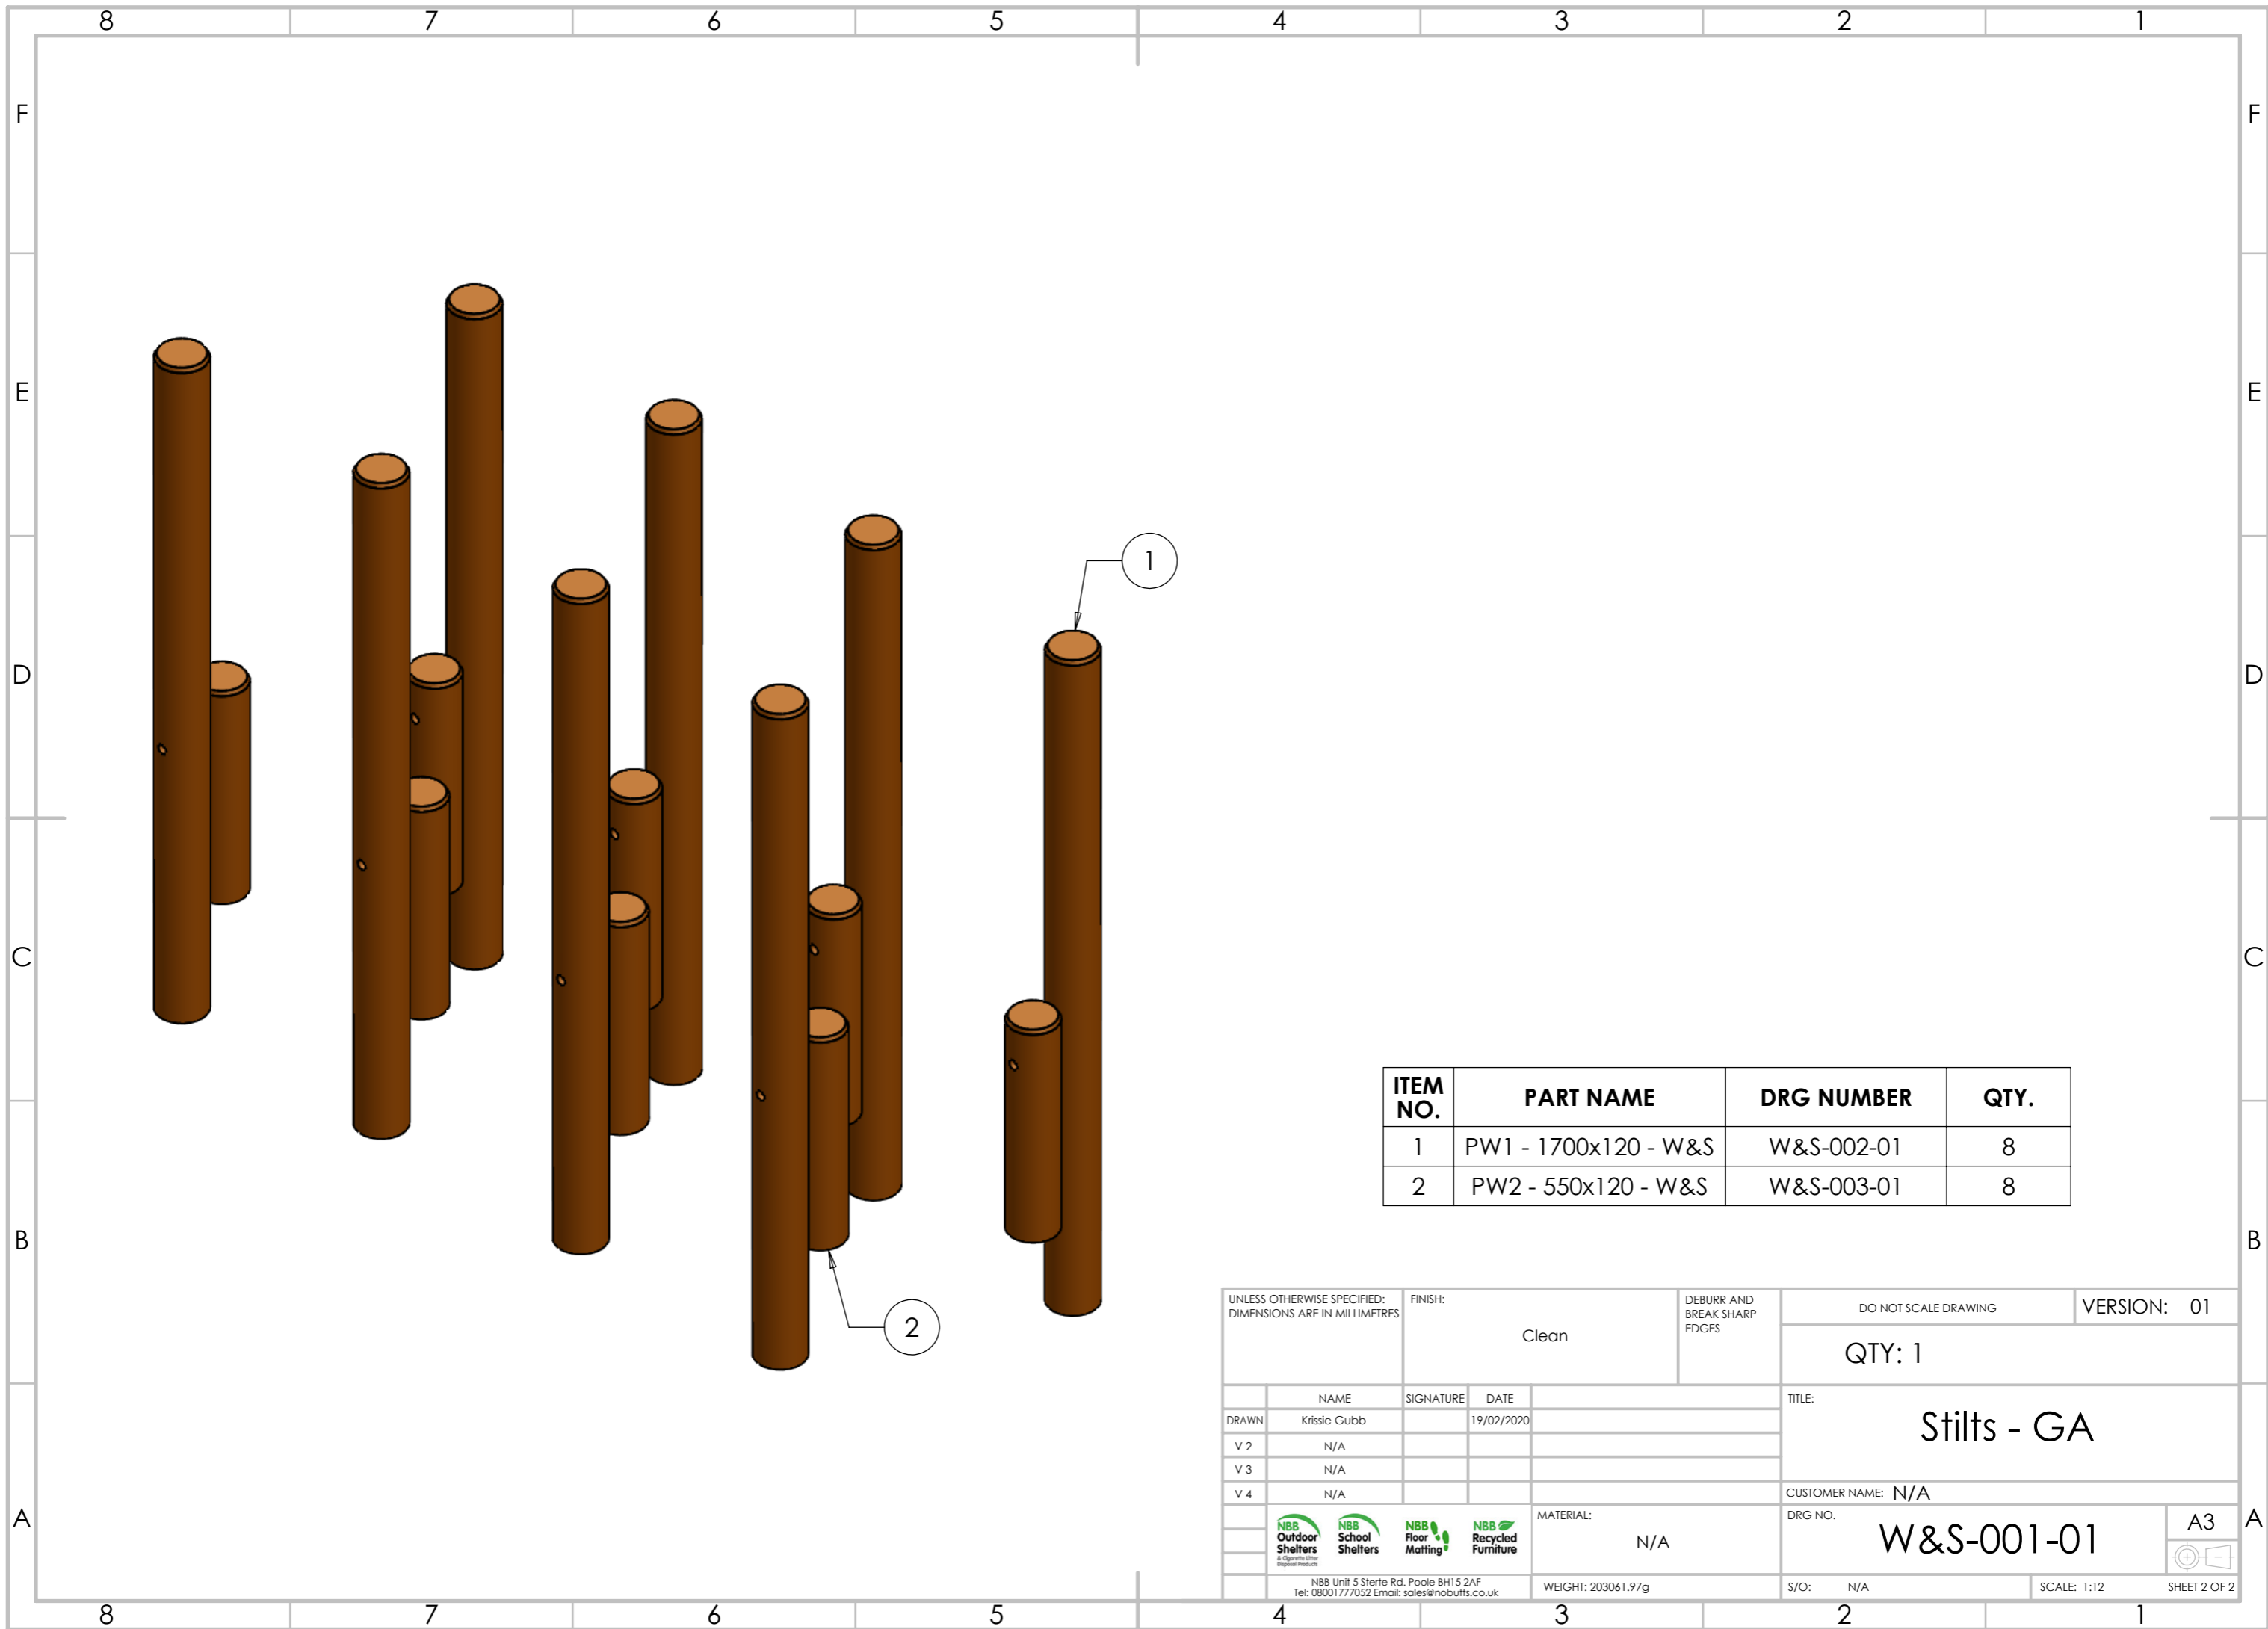

FIXINGS	QTY.
M12X230	8
M12 WASHER	16
M12 NUT	8

UNLESS OTHERWISE SPECIFIED: DIMENSIONS ARE IN MILLIMETRES		FINISH: Clean		DEBURR AND BREAK SHARP EDGES		DO NOT SCALE DRAWING		VERSION: 01	
DRAWN		NAME		SIGNATURE		DATE		TITLE:	
V 2		N/A						Stilts - GA	
V 3		N/A						CUSTOMER NAME: N/A	
V 4		N/A						DRG NO. W&S-001-01	
MATERIAL:		N/A		WEIGHT: 203061.97g		S/O: N/A		SCALE: 1:20	
NBB Outdoor Shelters		NBB School Shelters		NBB Floor Matting		NBB Recycled Furniture		A3	
NBB Unit 5 Sterle Rd, Poole BH15 2AF Tel: 0800177052 Email: sales@nobutts.co.uk								SHEET 1 OF 2	

ITEM NO.	PART NAME	DRG NUMBER	QTY.
1	PW1 - 1700x120 - W&S	W&S-002-01	8
2	PW2 - 550x120 - W&S	W&S-003-01	8

UNLESS OTHERWISE SPECIFIED: DIMENSIONS ARE IN MILLIMETRES		FINISH: Clean		DEBURR AND BREAK SHARP EDGES	DO NOT SCALE DRAWING	VERSION: 01
					QTY: 1	
DRAWN	NAME Krissie Gubb	SIGNATURE	DATE 19/02/2020	TITLE: <b>Stilts - GA</b>		
V 2	N/A			CUSTOMER NAME: N/A		
V 3	N/A			DRG NO. <b>W&amp;S-001-01</b>		
V 4	N/A			MATERIAL: N/A		
				WEIGHT: 203061.97g		S/O: N/A
<small>NBB Unit 5 Sterle Rd, Poole BH15 2AF Tel: 0800177052 Email: sales@nobutts.co.uk</small>				SCALE: 1:12		A3  SHEET 2 OF 2