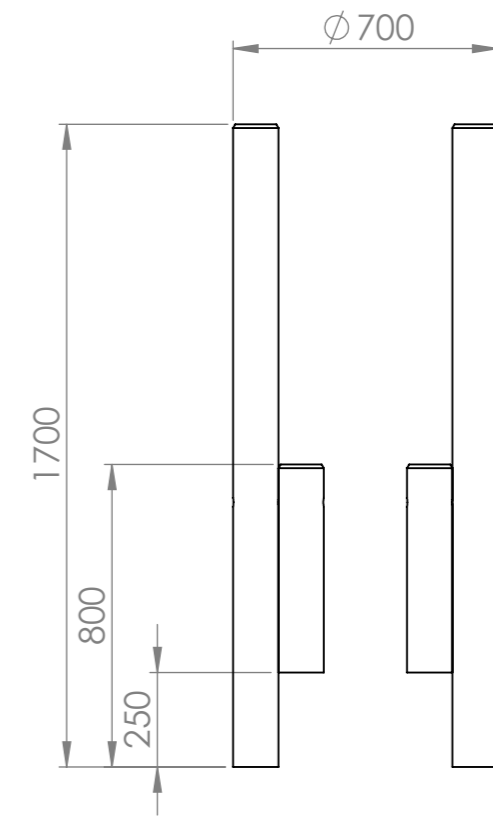

FIXINGS	QTY.
M12X230	8
M12 WASHER	16
M12 NUT	8

UNLESS OTHERWISE SPECIFIED: DIMENSIONS ARE IN MILLIMETRES		FINISH: Clean		DEBURR AND BREAK SHARP EDGES		DO NOT SCALE DRAWING		VERSION: 01	
DRAWN		NAME		SIGNATURE		DATE		TITLE:	
V 2		N/A						Stilts - GA	
V 3		N/A						CUSTOMER NAME: N/A	
V 4		N/A						DRG NO. W&S-001-01	
MATERIAL:		N/A		WEIGHT: 203061.97g		S/O: N/A		SCALE: 1:20	
NBB Outdoor Shelters		NBB School Shelters		NBB Floor Matting		NBB Recycled Furniture		A3	
NBB Unit 5 Sterle Rd, Poole BH15 2AF Tel: 0800177052 Email: sales@nobutts.co.uk								SHEET 1 OF 2	

ITEM NO.	PART NAME	DRG NUMBER	QTY.
1	PW1 - 1700x120 - W&S	W&S-002-01	8
2	PW2 - 550x120 - W&S	W&S-003-01	8

UNLESS OTHERWISE SPECIFIED: DIMENSIONS ARE IN MILLIMETRES		FINISH: Clean		DEBURR AND BREAK SHARP EDGES	DO NOT SCALE DRAWING	VERSION: 01
					QTY: 1	
DRAWN	NAME Krissie Gubb	SIGNATURE	DATE 19/02/2020	TITLE: <b>Stilts - GA</b>		
V 2	N/A			CUSTOMER NAME: N/A		
V 3	N/A			DRG NO. <b>W&amp;S-001-01</b>		
V 4	N/A			MATERIAL: N/A		
				WEIGHT: 203061.97g		S/O: N/A
<small>NBB Unit 5 Sterle Rd, Poole BH15 2AF Tel: 0800177052 Email: sales@nobutts.co.uk</small>				SCALE: 1:12		A3  SHEET 2 OF 2