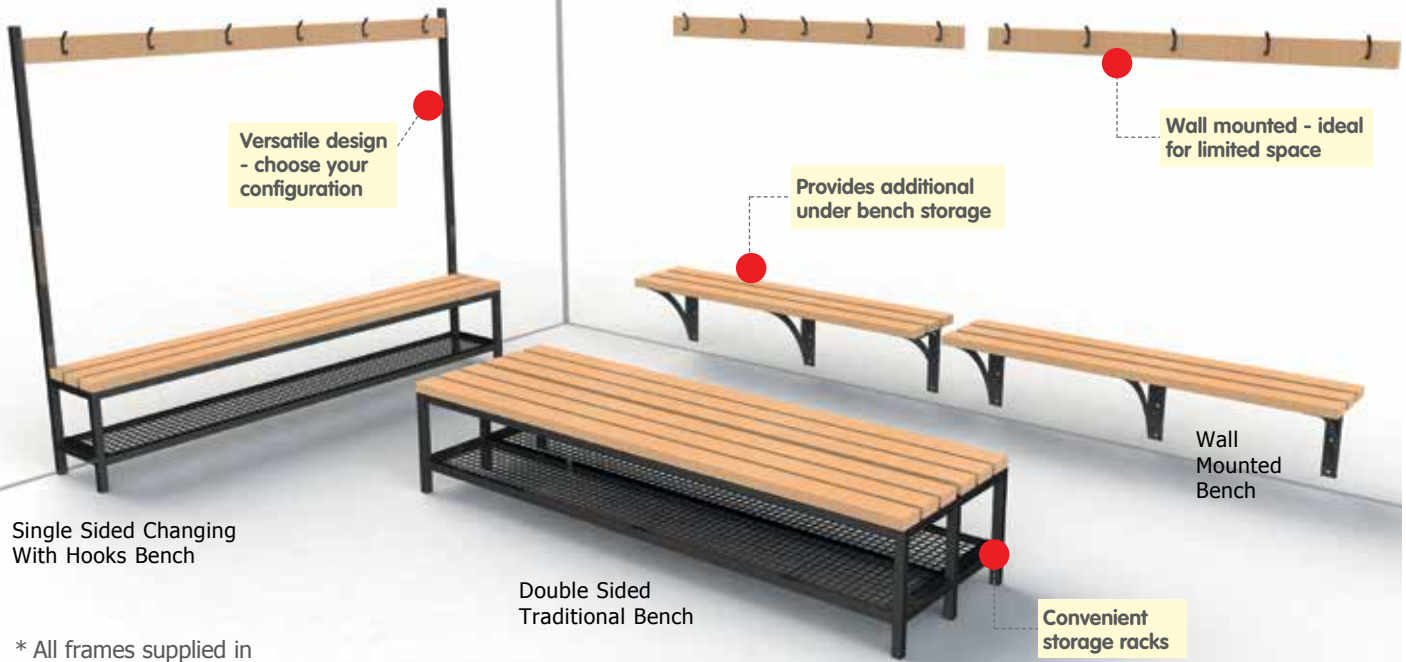

Traditional Changing Bench

Classic design is robust and versatile

Single Sided Changing With Hooks Bench

Double Sided Traditional Bench

Wall Mounted Bench

* All frames supplied in grey as standard, for alternatives please visit our website

Traditional Changing Bench - Single Sided			
Code	Length (mm)	Hooks	Price
RFPY478	1000	-	£140
RFPY479	1500	-	£155
RFPY480	2000	-	£190
RFPY481	1000	10	£225
RFPY482	1500	16	£245
RFPY483	2000	20	£290

Traditional Changing Bench - Double Sided			
Code	Length (mm)	Hooks	Price
RFPY484	1000	-	£220
RFPY485	1500	-	£245
RFPY486	2000	-	£295
RFPY487	1000	20	£335
RFPY488	1500	32	£375
RFPY489	2000	40	£455

GO ONLINE TO VIEW OUR EXTENSIVE RANGE
WWW.RECYCLEDFURNITURE.CO.UK