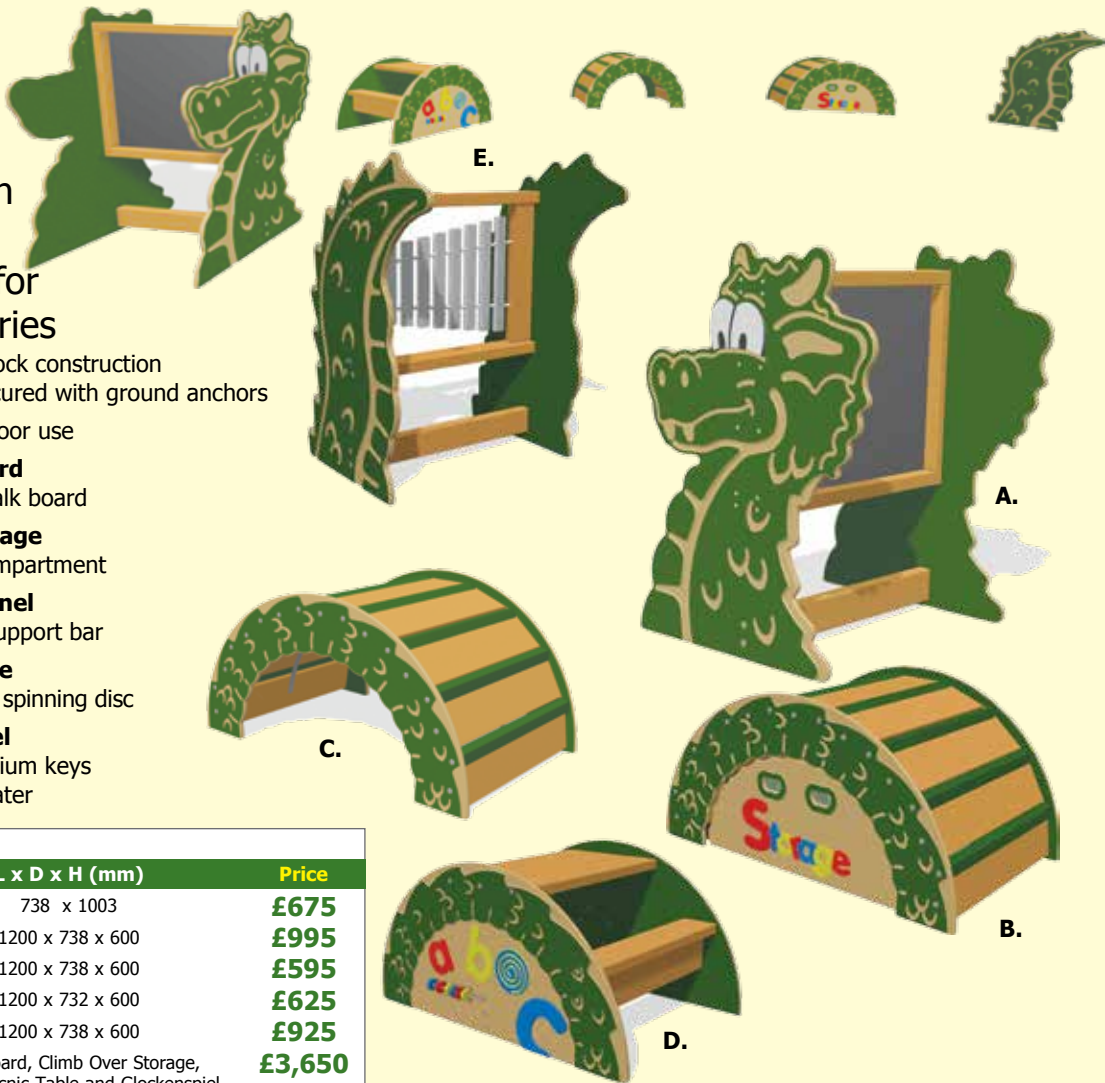

Nessie Play - Nessie Play

Elements are a fun themed set of activities, perfect for schools and nurseries

- HDPE Sheet and LumberRock construction
- Can be freestanding or secured with ground anchors
- Suitable for indoor or outdoor use

A. Nessie Head Chalk Board

- Exterior grade polymer chalk board

B. Nessie Climb Over Storage

- Sliding internal storage compartment

C. Nessie Over Under Tunnel

- Internal galvanised steel support bar

D. Nessie Play Picnic Table

- Integrated counter rail and spinning disc

E. Nessie Tail Glockenspiel

- 8 x musically tuned aluminium keys
- Supplied with attached beater

Nessie Play

Code	Description	L x D x H (mm)	Price
RFFHNP01	Head Chalk Board	738 x 1003	£675
RFFHNP02	Climb Over Storage	1200 x 738 x 600	£995
RFFHNP03	Over Under Tunnel	1200 x 738 x 600	£595
RFFHNP04	Play Picnic Table	1200 x 732 x 600	£625
RFFHNP05	Tail Glockenspiel	1200 x 738 x 600	£925
RFFHNP06	Play Elements Chalkboard, Climb Over Storage, Tunnel, Picnic Table and Glockenspiel		£3,650

Early Years Train - Fun and exciting train set, built to last!

- Manufactured using high quality materials and unlike most of the competitive products, it doesn't feature any timber – so will not rot, crack, split or develop splinters

Train and Carriages

- HDPE panel construction
- **100% recycled** LumberRock seat plank
- Stainless steel handrails and fasteners