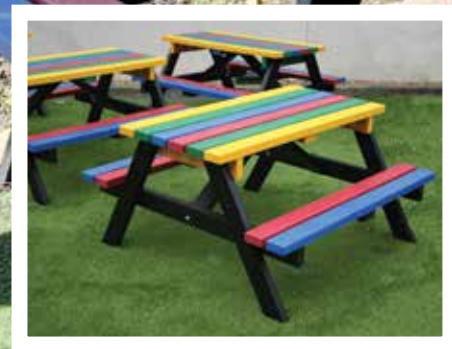

- Innovative picnic table complete with sandbox
- Table comes complete with **removable lid** to easily convert into a fantastic picnic table
- Manufactured from **100% recycled plastic**
- **Can be left outside** all year round and will not fade
- Overall seat height: 300mm
- Overall table height: 570mm

RFHNP02

Nursery Picnic Table with Sandbox				
Code	Colour	Seats	L x D (mm)	Price
RFHNP02	BLK,BRN	4	1200 x 1000	£425
RFHNP02	BLU,CBY,GRN	4	1200 x 1000	£425

Available in 6 Vibrant Colours

Please be aware that our range of 100% recycled plastic furniture is supplied partly assembled

DURABLE AND WATER RESISTANT!

Imagination Station

RFHJP03

BEST SELLER

Junior Picnic Table - Fantastic for Schools, Nurseries & Crèches

- Manufactured from **100% recycled plastic**
- Strong, **durable, wear resistant** and **will not rot**
- **Robust** and requires hardly any maintenance
- Overall seat height: 380mm
- Overall table height: 700mm
- Overall depth (including benches): 1200mm