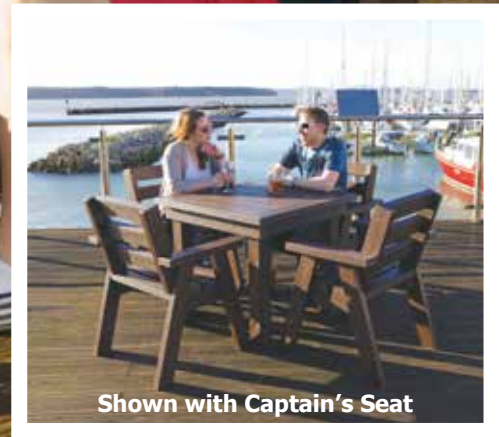

For Everyone!

Picnic Tables

Shown with Bosun's Seat

Shown with Captain's Seat

Bosun's Table and Seats Set **NEW!**

- Square table available in two sizes and with a choice of seating options

- Manufactured from **100% recycled plastic**
- **Very strong and durable**
- **Will never fade** as materials are **UV resistant**
- Rot and splinter proof
- **25 year guarantee**
- Choose from two table sizes and seating options
- Available as a set with: Bosun's Seat (without arms) or Captain's Seat (with arms)
- Overall table height: 760mm
- See page 25 for Bosun's Seat