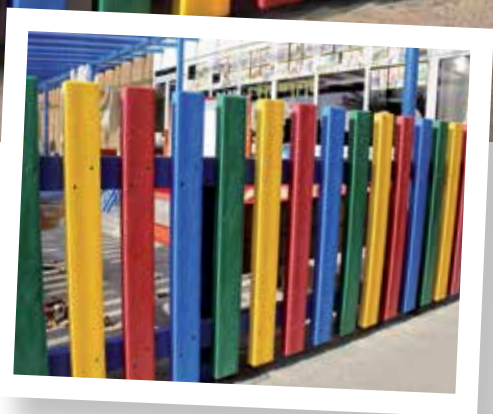

For Outdoors!

Fencing

Picket Fencing

100% weatherproof and **will never rot, fade or corrode.**
Supplied as pickets and posts. Optional gating can also be accommodated

PRICE ON APPLICATION

CALL US ON 0800 1777 052 FOR A FREE QUOTATION