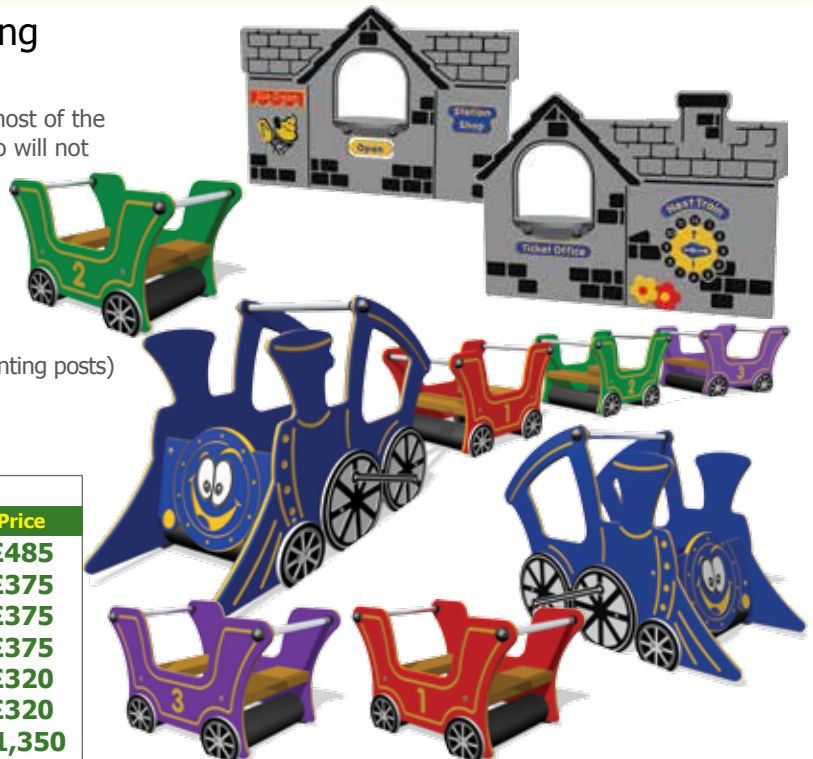

Train Station Shop / Ticket Panels (requires 2 x mounting posts)

- HDPE panel construction
- Shop counter with rotating 'Open' and 'Closed' sign

Early Years Train

Code	Description	L x D x H (mm)	Price
RFFHEY02	Ernie the Engine	980 x 496 x 673	£485
RFFHEY03	Carriage 1 - Red	740 x 490 x 455	£375
RFFHEY04	Carriage 2 - Green	740 x 490 x 455	£375
RFFHEY05	Carriage 3 - Violet	740 x 490 x 455	£375
RFFHEY06	Train Station Shop Panel	1200 x 792	£320
RFFHEY07	Train Ticket Office Panel	1200 x 800	£320
RFFHEY01	Early Years Express	1 x Engine & 3x Carriages	£1,350

Please be aware that our range of 100% recycled plastic furniture is supplied partly assembled