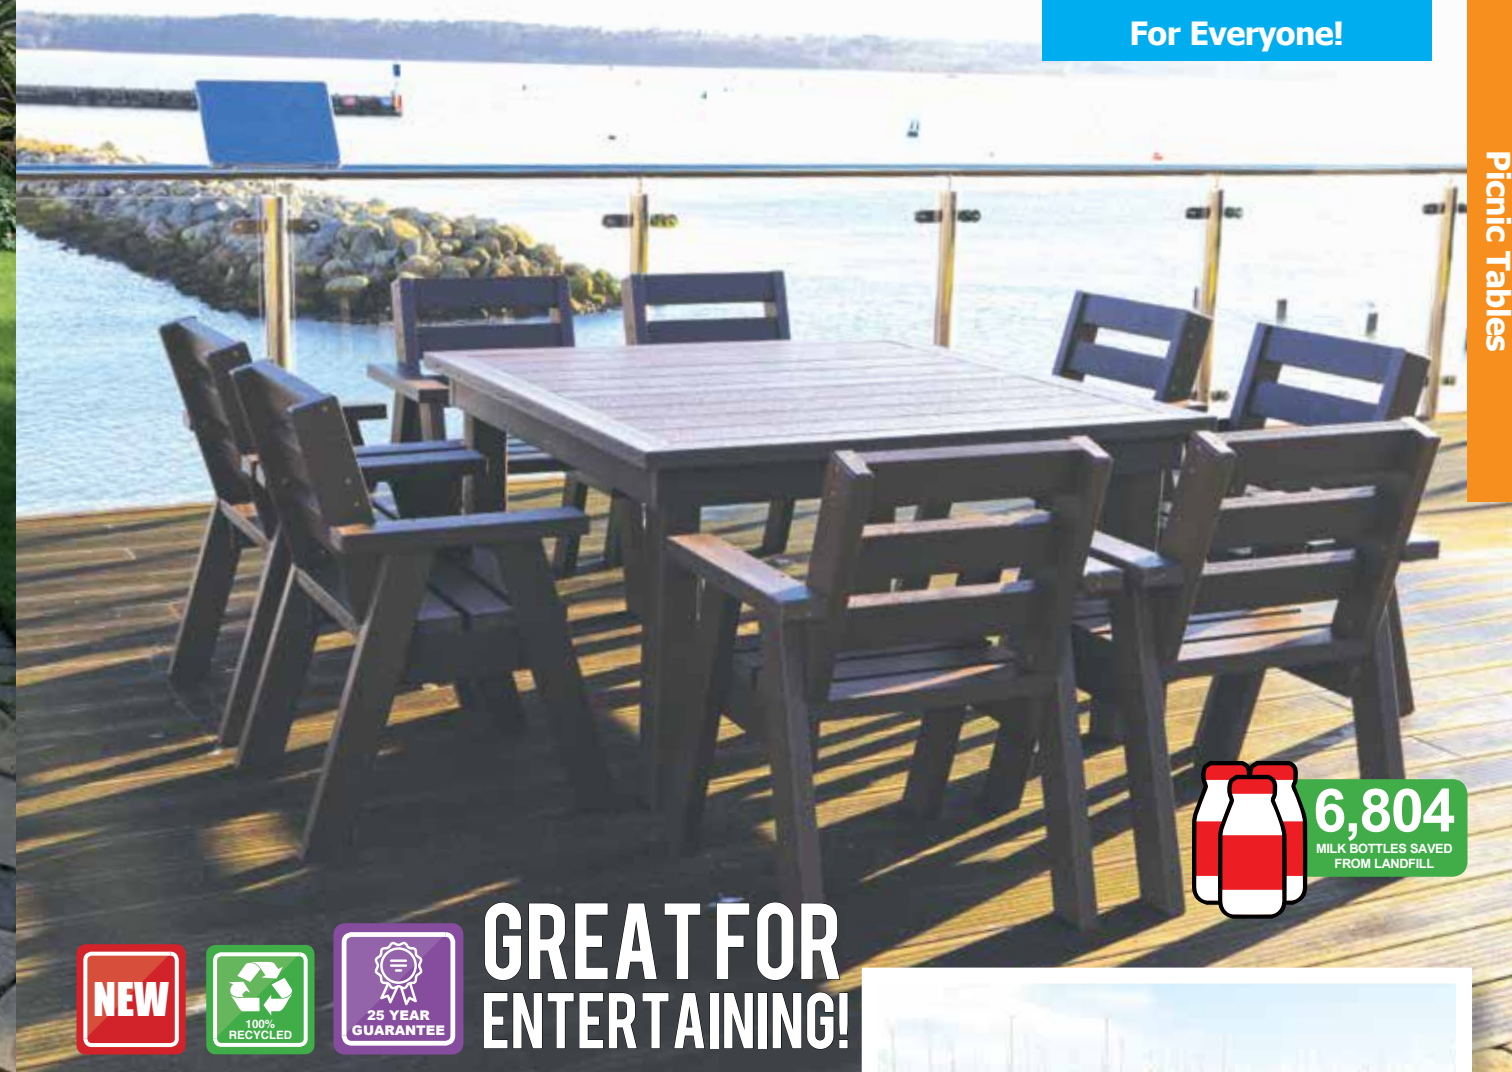

For Everyone!

For Everyone!

Picnic Tables

Picnic Tables