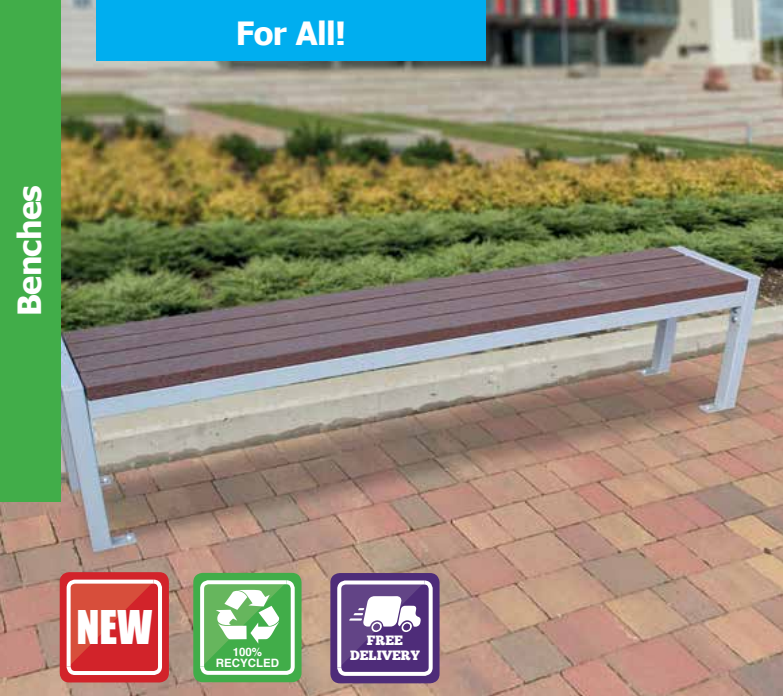

For All!

Benches

Knighton Backless Bench

Attractive contemporary design backless bench

- Stylish bench manufactured from galvanised and powder coated metal and **100% recycled plastic**
- Galvanised and powder coated finish ensures frame **will not rust**
- Environmentally friendly recycled plastic slats
- **Easy to clean and low maintenance**
- Seats 3-4
- See page 33 for colours

Straight Metal Bench

Code	Colour	L x D x H (mm)	Price
RFPY904	BLK, BRN	2000 x 390 x 450	£495
RFPY905	BLU, CBY, GRN, GRY, L.BRN, PUR, ORG, BEI	2000 x 390 x 450	£545

Junior Seat

Ideal for break and rest areas

- **Two sizes of seat available** for school fields, playgrounds and lunch or break areas
- Seat and back are **manufactured from recycled plastic** and will last a lifetime
- Frame manufactured from **galvanised steel** with **black powder coating**

Available in 4 Colours

Junior Seat

Code	Colour	Seats	L x D x H (mm)	Price
RFJBS01	BLU,CBY,GRN	2	1200 x 380 x 683	£250
RFJBS02	BLU,CBY,GRN	3	1500 x 380 x 683	£350
RFJBS03	MULTI	2	1200 x 380 x 683	£300
RFJBS04	MULTI	3	1500 x 380 x 683	£320

Adult Seat

Hard wearing seat will last for years

- **Bigger size bench** ideal for break and waiting areas
- Seat and back are manufactured from **100% recycled plastic**
- Frame manufactured from **galvanised steel**, with black powder coating

Available in 3 Colours

Adult Seat

Code	Colour	Seats	L x D x H (mm)	Price
RFABS01	BLK, BRN	2	1500 x 800 x 420	£435
RFABS02	BLK, BRN	3	1800 x 800 x 420	£450
RFABS03	MULTI	2	1500 x 800 x 420	£475
RFABS04	MULTI	3	1800 x 800 x 420	£495

For All!

Benches

Backless Bench

Incredibly low cost seating solution

- Three colour variations: black or brown, standard single colour and multicoloured
- See online for full colour range

Available in 7 Colours

Bulk Savings! Buy 5 Benches

Code	Colour	L x D x H (mm)	Price
OFFRFBKB19	BLK, BRN	1200 x 305 x 415	£650
OFFRFBKB20	BLU, CBY, GRN, GRY, L.BRN	1200 x 305 x 415	£710
OFFRFBKB21	MULTI	1200 x 305 x 415	£875

Backless Bench

Code	Colour	L x D x H (mm)	Price
RFBKB01	BLK, BRN	1200 x 305 x 415	£115
RFBKB04	BLU, CBY, GRN, GRY, L.BRN	1200 x 305 x 415	£125
RFBKB07	MULTI	1200 x 305 x 415	£175
RFBKB02	BLK, BRN	1500 x 305 x 415	£135
RFBKB05	BLU, CBY, GRN, GRY, L.BRN	1500 x 305 x 415	£155
RFBKB08	MULTI	1500 x 305 x 415	£175
RFBKB03	BLK, BRN	2000 x 305 x 415	£175
RFBKB06	BLU, CBY, GRN, GRY, L.BRN	2000 x 305 x 415	£190
RFBKB09	MULTI	2000 x 305 x 415	£225

Junior Backless Bench

Backless bench suitable for junior children

- Three colour variations: black or brown, standard single colour and multicoloured
- See online for full colour range

Available in 7 Colours

Bulk Savings! Buy 6 Benches

Code	Colour	L x D x H (mm)	Price
OFFRFBKB13	BLK, BRN	900 x 300 x 415	£690
OFFRFBKB14	BLU, CBY, GRN, GRY, L.BRN	900 x 300 x 415	£705
OFFRFBKB15	MULTI	900 x 300 x 415	£740

Junior Backless Bench