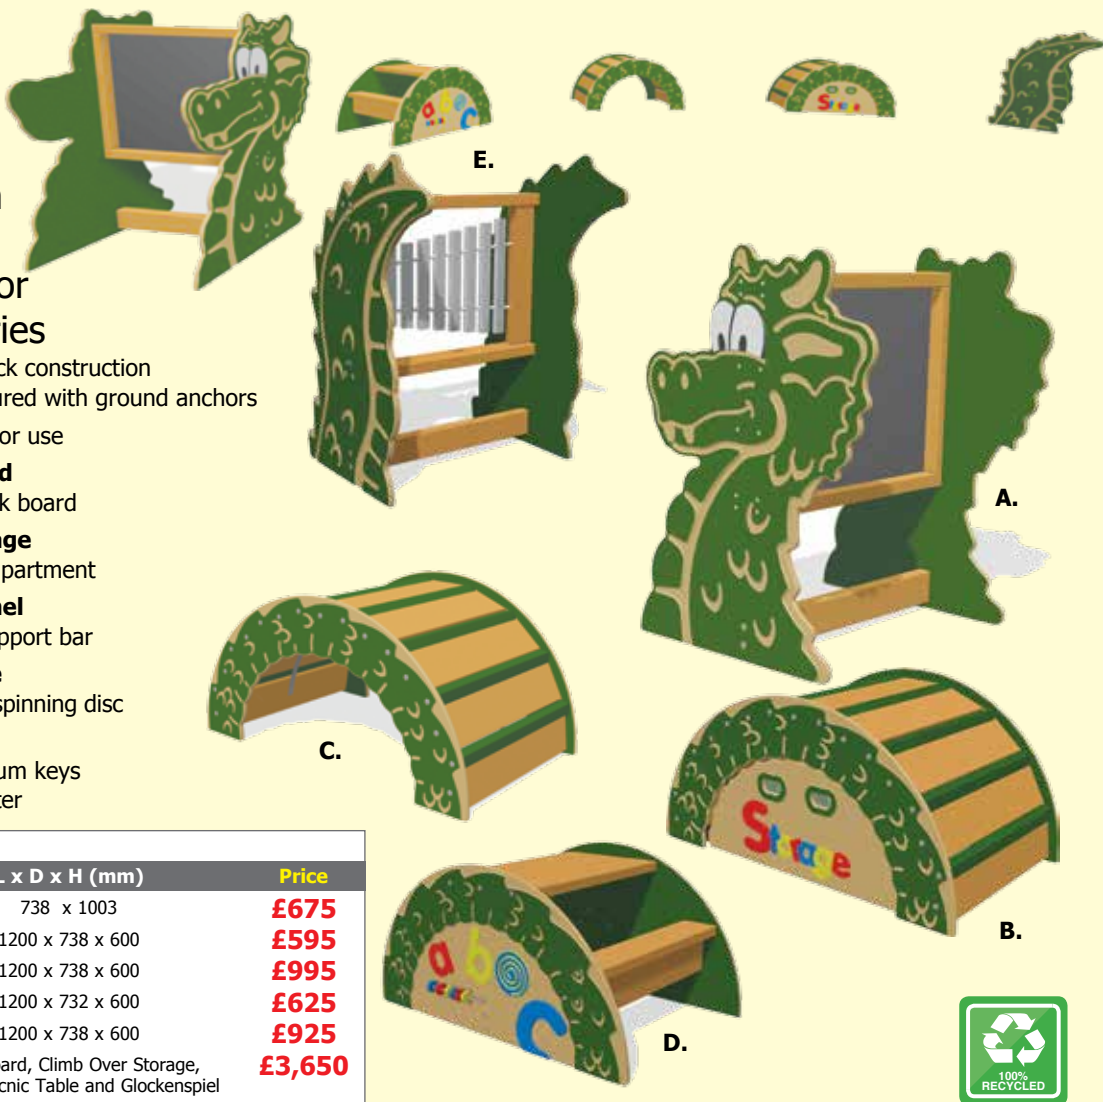

Nessie Play

Nessie Play Elements are a fun themed set of activities, perfect for schools and nurseries

- HDPE Sheet and LumberRock construction
- Can be freestanding or secured with ground anchors
- Suitable for indoor or outdoor use

A. Nessie Head Chalk Board

- Exterior grade polymer chalk board

B. Nessie Climb Over Storage

- Sliding internal storage compartment

C. Nessie Over Under Tunnel

- Internal galvanised steel support bar

D. Nessie Play Picnic Table

- Integrated counter rail and spinning disc

E. Nessie Tail Glockenspiel

- 8 x musically tuned aluminium keys
- Supplied with attached beater

Nessie Play			
Code	Description	L x D x H (mm)	Price
RFFHNP01	Head Chalk Board	738 x 1003	£675
RFFHNP02	Over Under Tunnel	1200 x 738 x 600	£595
RFFHNP03	Climb Over Storage	1200 x 738 x 600	£995
RFFHNP04	Play Picnic Table	1200 x 732 x 600	£625
RFFHNP05	Tail Glockenspiel	1200 x 738 x 600	£925
RFFHNP06	Play Elements Chalkboard, Climb Over Storage, Tunnel, Picnic Table and Glockenspiel		£3,650