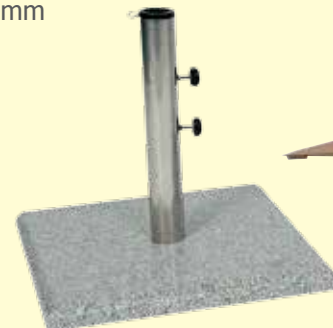

Round Stainless Steel Parasol

Perfect for any outdoor seating area

- Perfect for use with any of our recycled plastic picnic tables
- Pole is constructed from **high quality stainless steel**
- Great for both **domestic** and **commercial use**
- **Stylish design** will complement your outdoor areas
- Total surface area covered: 2500mm
- Pole Diameter: 35mm
- Choose from either **Ecrú** or **Taupe** colour options
- Parasol is operated using a simple pulley and locking pin system
- 20KG Base is recommended for stability – purchased separately